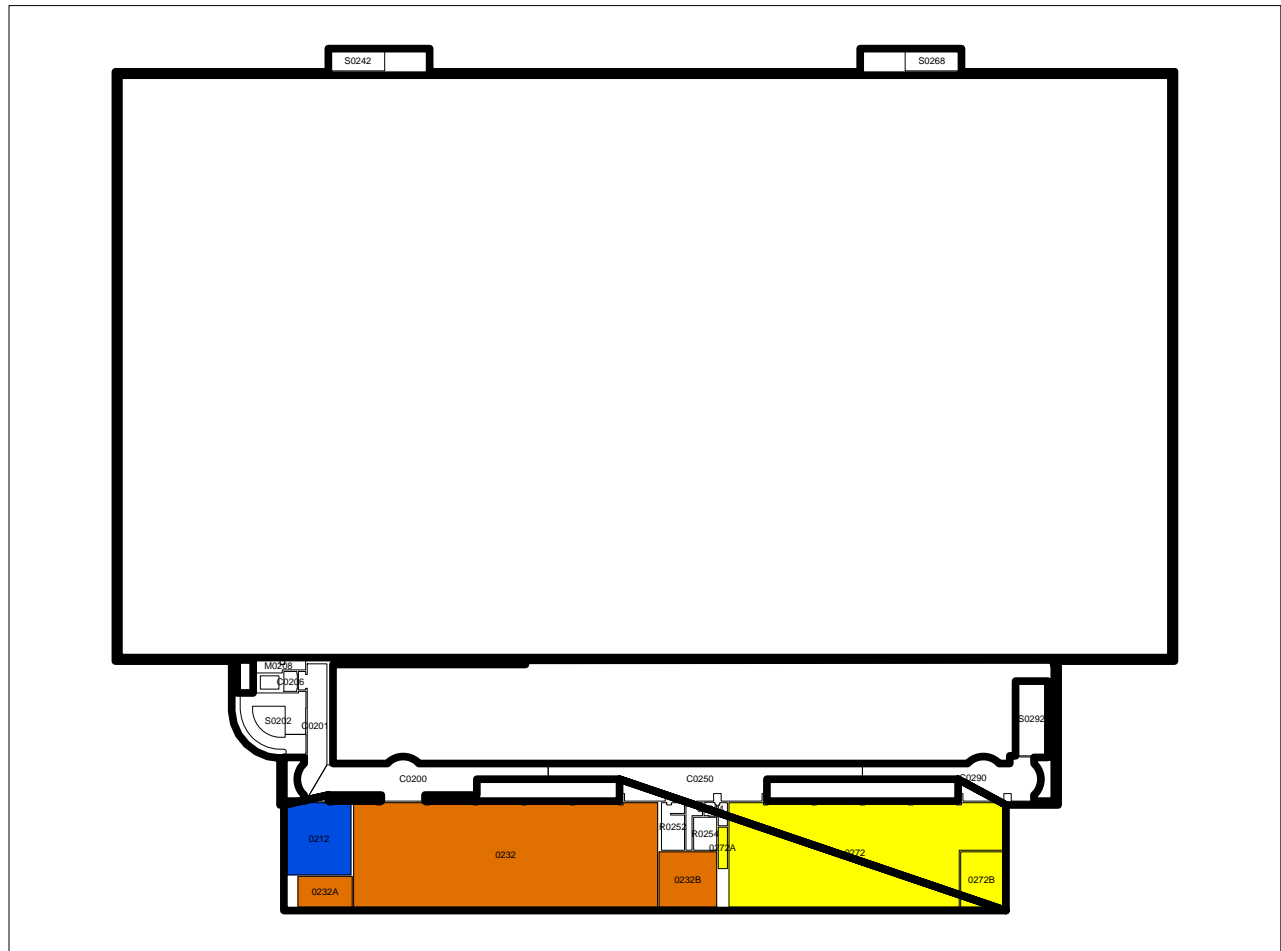

LIED 2 (Air Handlers)

SCALE 1 : 1,001